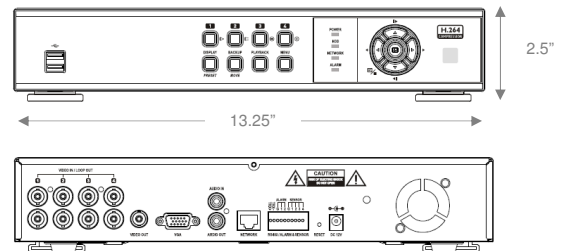

CR4000SM Kit Specifications

DVR Models

CR4000SM-250 4 channel Store Minder DVR, 250GB Hard Drive.

Inputs / Outputs

Video Input 4 Video Inputs
Video Looping Outputs 4 Video Outputs
Audio In/Out 1 in / 1 out
PTZ Dome Control RS485
Monitor Output 1 ch. BNC, 1 ch. VGA
Alarm Input 4 TTL, NC/NO
Alarm Output 2 TTL,
User Interface IR remote, Front Panel, USB Mouse

Storage

Internal Hard Drive 1 HDD (SATA)
Archiving USB Flash Drive, USB HDD

Recording & Playback

Compression H.264
Record Rate 120 ips @ 352x240 (simplex)
Record Resolution CIF @ 4 channel, Half D1 @ 2 channel, D1 @ 1 channel.
Live Resolution 120 ips @ 704 x 480

System

Operation System Embedded Linux

Electrical

Power Supply DC12V, 3.33A

Environmental

Temperature 30° ~ 110° F (5°C~40°C)
Humidity 20% ~ 80% (Non condensing)

Mechanical

Dimensions 13.25" (W) x 10.0" (D) x 2.5" (H)

Shipping Weight 7.5lbs

DVR Product Dimensions

Camera Model Options

CBC3500LFIR (outdoor)

High resolution Day / Night Camera
3.6mm fixed lens
540 TVL
Wall or ceiling mountable
IR illuminators for night viewing
Industry standard connectors

CDC3538TX (Indoor)

High resolution indoor dome Camera
3.6mm fixed lens
540 TVL
Ceiling mountable
Industry standard connectors