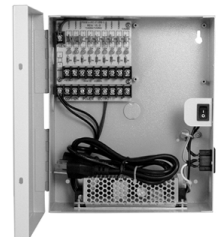

CR4000SM Kit Specifications

DVR Models

CR4000SM-250 4 channel Store Minder DVR, 250GB Hard Drive.

Inputs / Outputs

Video Input 4 Video Inputs
 Video Looping Outputs 4 Video Outputs
 Audio In/Out 1 in / 1 out
 PTZ Dome Control RS485
 Monitor Output 1 ch. BNC, 1 ch. VGA
 Alarm Input 4 TTL, NC/NO
 Alarm Output 2 TTL,
 User Interface IR remote, Front Panel, USB Mouse

Shipping Weight 7.5lbs

DVR Product Dimensions

Camera Model Options

CBC3500LFIR (outdoor)

High resolution Day / Night Camera
 3.6mm fixed lens
 540 TVL
 Wall or ceiling mountable
 IR illuminators for night viewing
 Industry standard connectors

CDC3538TX (Indoor)

High resolution indoor dome Camera
 3.6mm fixed lens
 540 TVL
 Ceiling mountable
 Industry standard connectors

CPS1209

High Performance 4 camera power supply

Design and specifications subject to change with out notice.
 Conversions: 1" = 25.4mm Measurement conversions are approximate.

Costar Store Minder Recorder Kit

CR4000SM

Store Minder 4 channel DVR Kit is the perfect choice for small retail and convenience stores. The CR4000SM Store Minder DVR Combined with a choice of 2 different camera models offers reliable operation and high image quality using the latest H.264 compression technology – all at an affordable price. Each Kits also includes a wireless remote control and a USB mouse. Archiving is easy with a front panel USB output that can download to an external thumb or hard drive. Connect the CR4000SM to a high-resolution VGA monitor for easy set-up and crisp, clear images.